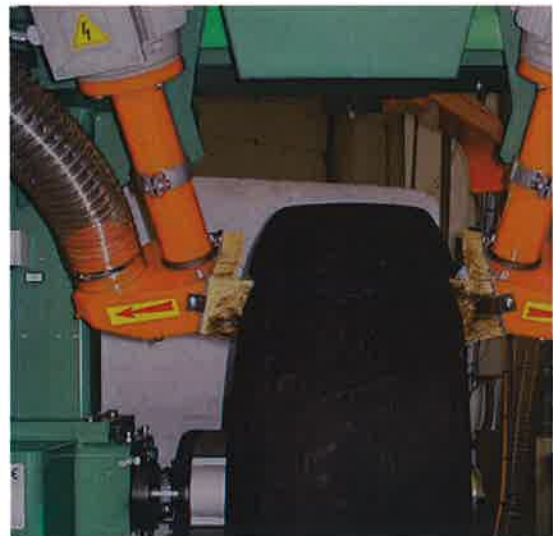

# RAS 98-E *ULTRA*

COMPUTER CONTROLLED BUFFING MACHINE

*with expanding hub and rim assembly*

Machine suitable for truck tyres up to 445 R 22.5" and 495/45 R 22.5".

- MACHINE COMPLETE WITH COMPUTERISED SIDEWALL BRUSHING UNIT - *optional available on request.*